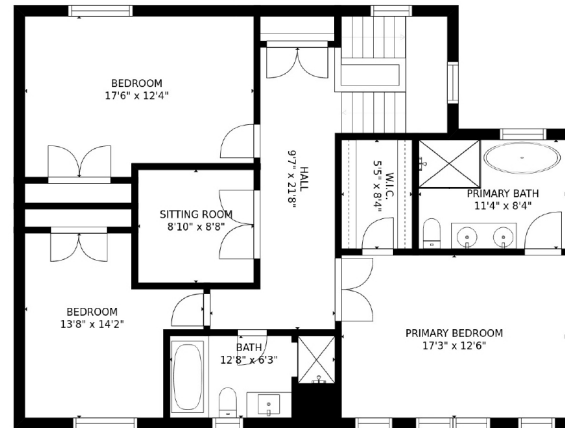

FLOOR 2

FLOOR 3

FLOOR 1

Estimated areas

GLA FLOOR 1: 0 sq. ft, excluded 865 sq. ft
 GLA FLOOR 2: 1256 sq. ft, excluded 408 sq. ft
 GLA FLOOR 3: 1316 sq. ft, excluded 0 sq. ft
 Total GLA 2572 sq. ft, total scanned area 3845 sq. ft

SIZES AND DIMENSIONS ARE APPROXIMATE, ACTUAL MAY VARY.

A|S

ANA SANTOS
 SARA BRANCO

SALES REPRESENTATIVES