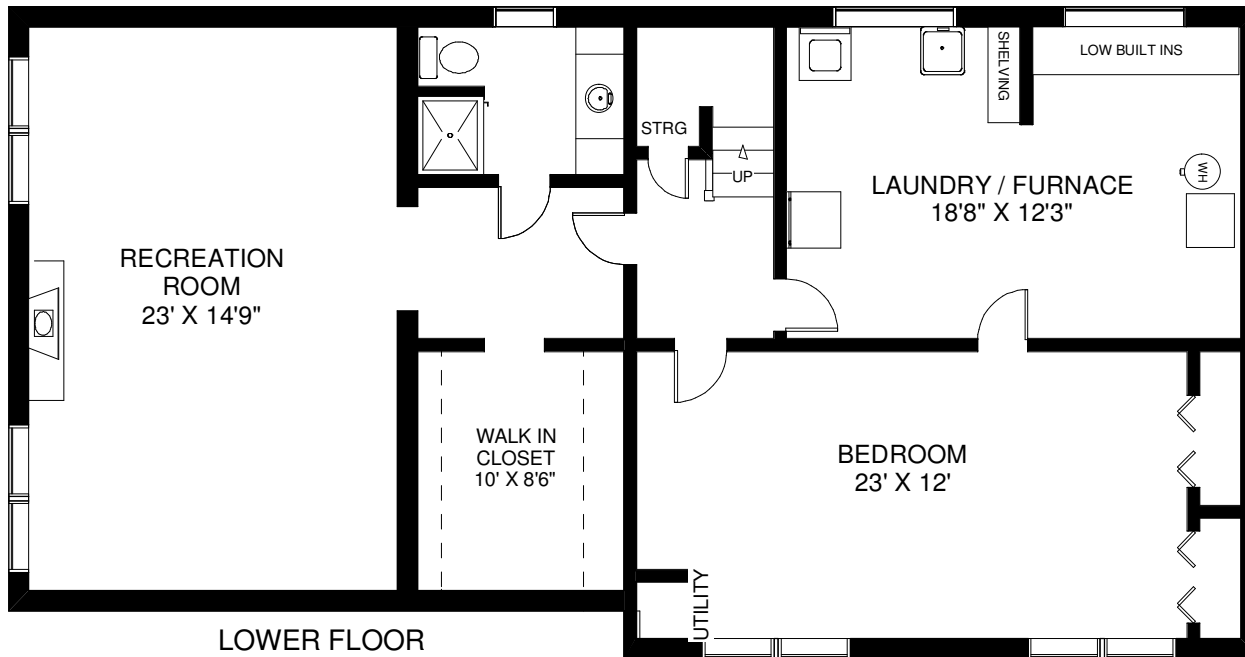

43 LORRAINE GARDENS

WALK OUT TO DECK
32' X 16'

MAIN FLOOR
APPROXIMATELY 1,360 SQ FT

LOWER FLOOR
APPROXIMATELY 1,360 SQ FT

Note: Measurements & Calculations are approximate. Provided as a guideline only.