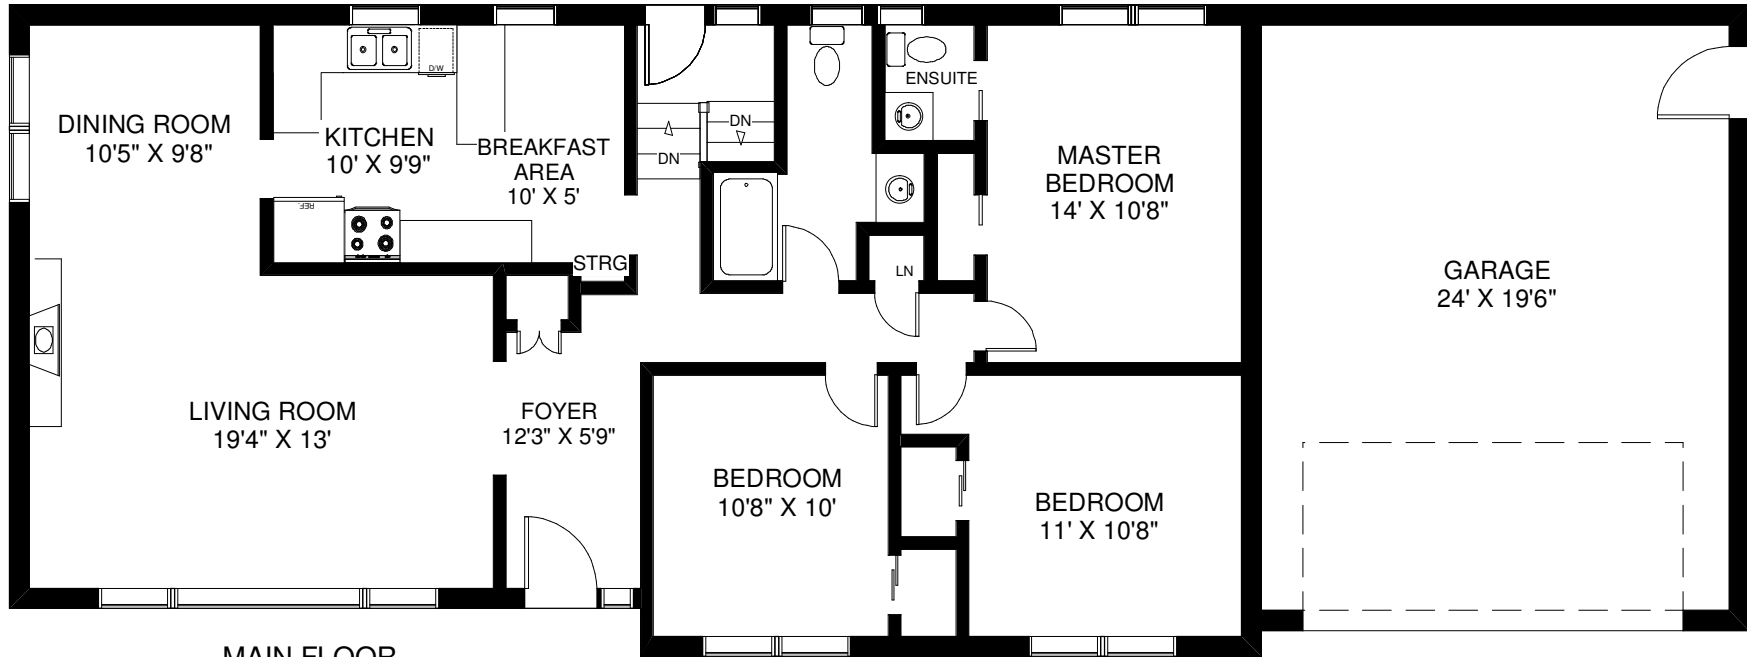

43 LORRAINE GARDENS

WALK OUT TO DECK
32' X 16'

MAIN FLOOR
APPROXIMATELY 1,360 SQ FT

LOWER FLOOR
APPROXIMATELY 1,360 SQ FT

Note: Measurements & Calculations are approximate. Provided as a guideline only.