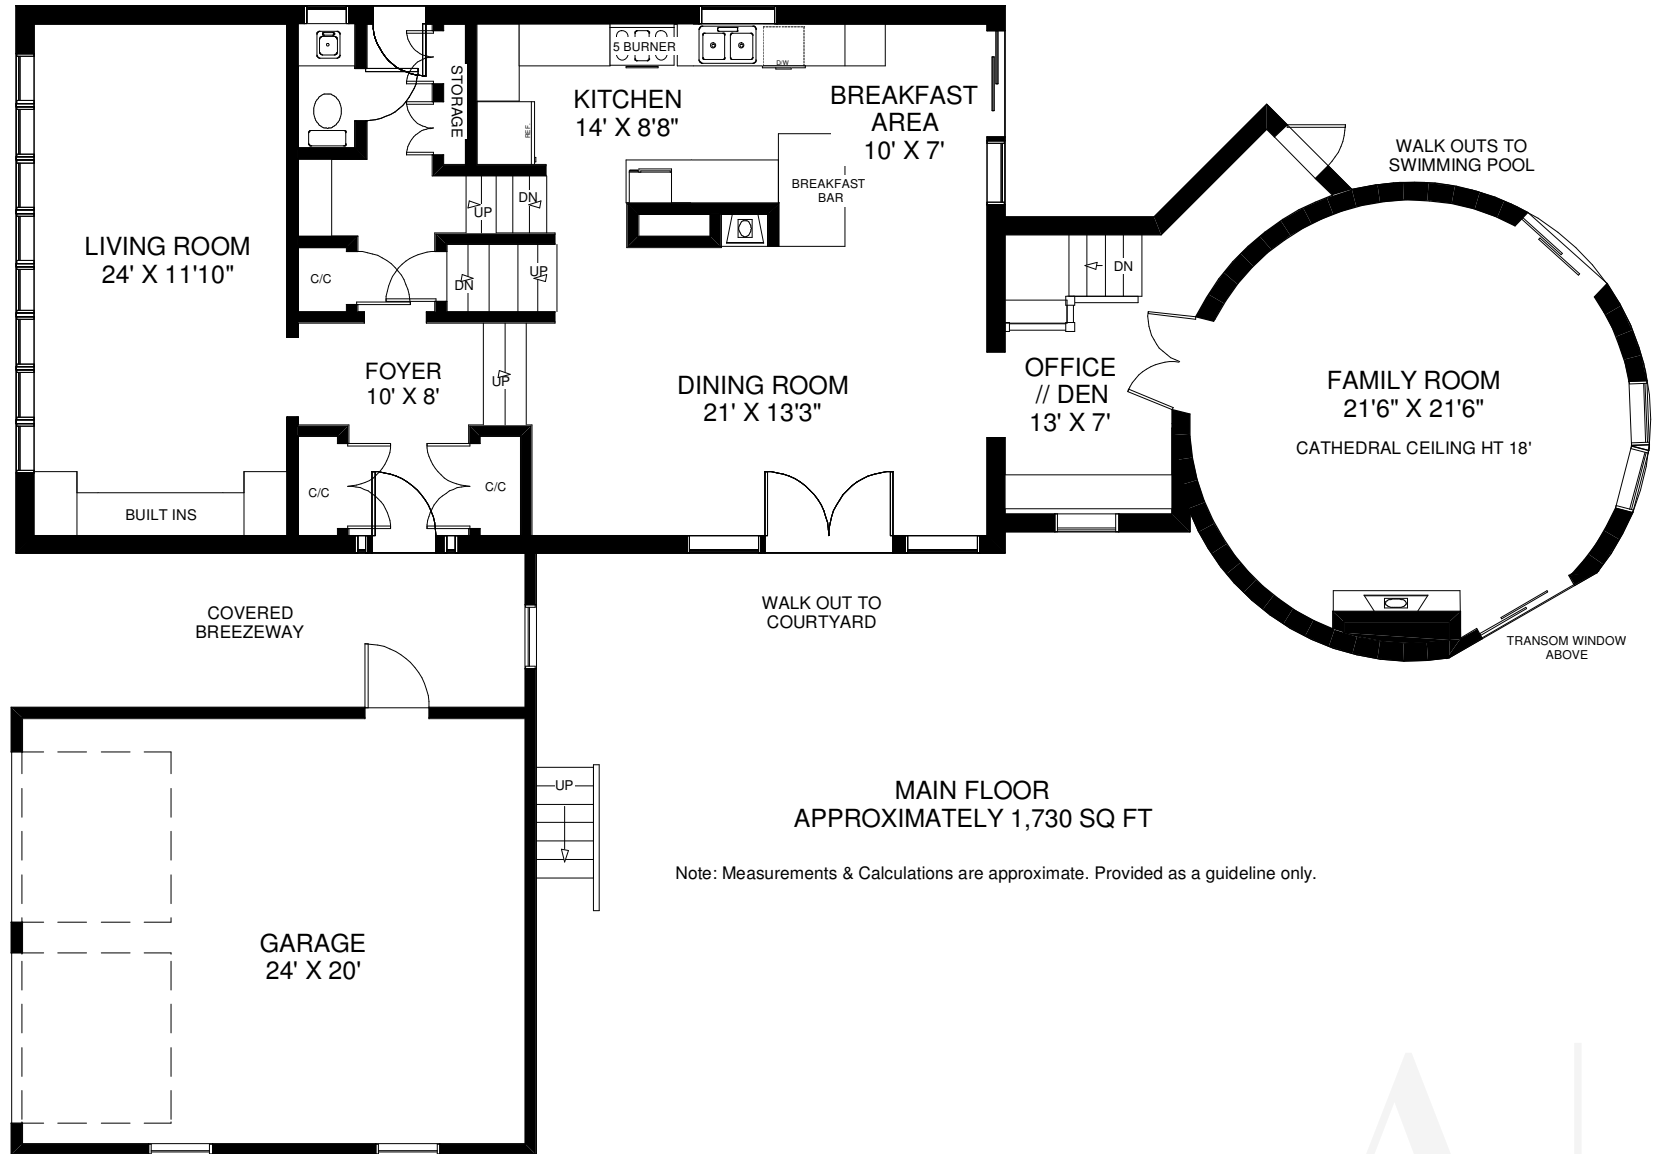

183 PRINCESS ANNE CRESCENT

MAIN FLOOR
APPROXIMATELY 1,730 SQ FT

Note: Measurements & Calculations are approximate. Provided as a guideline only.