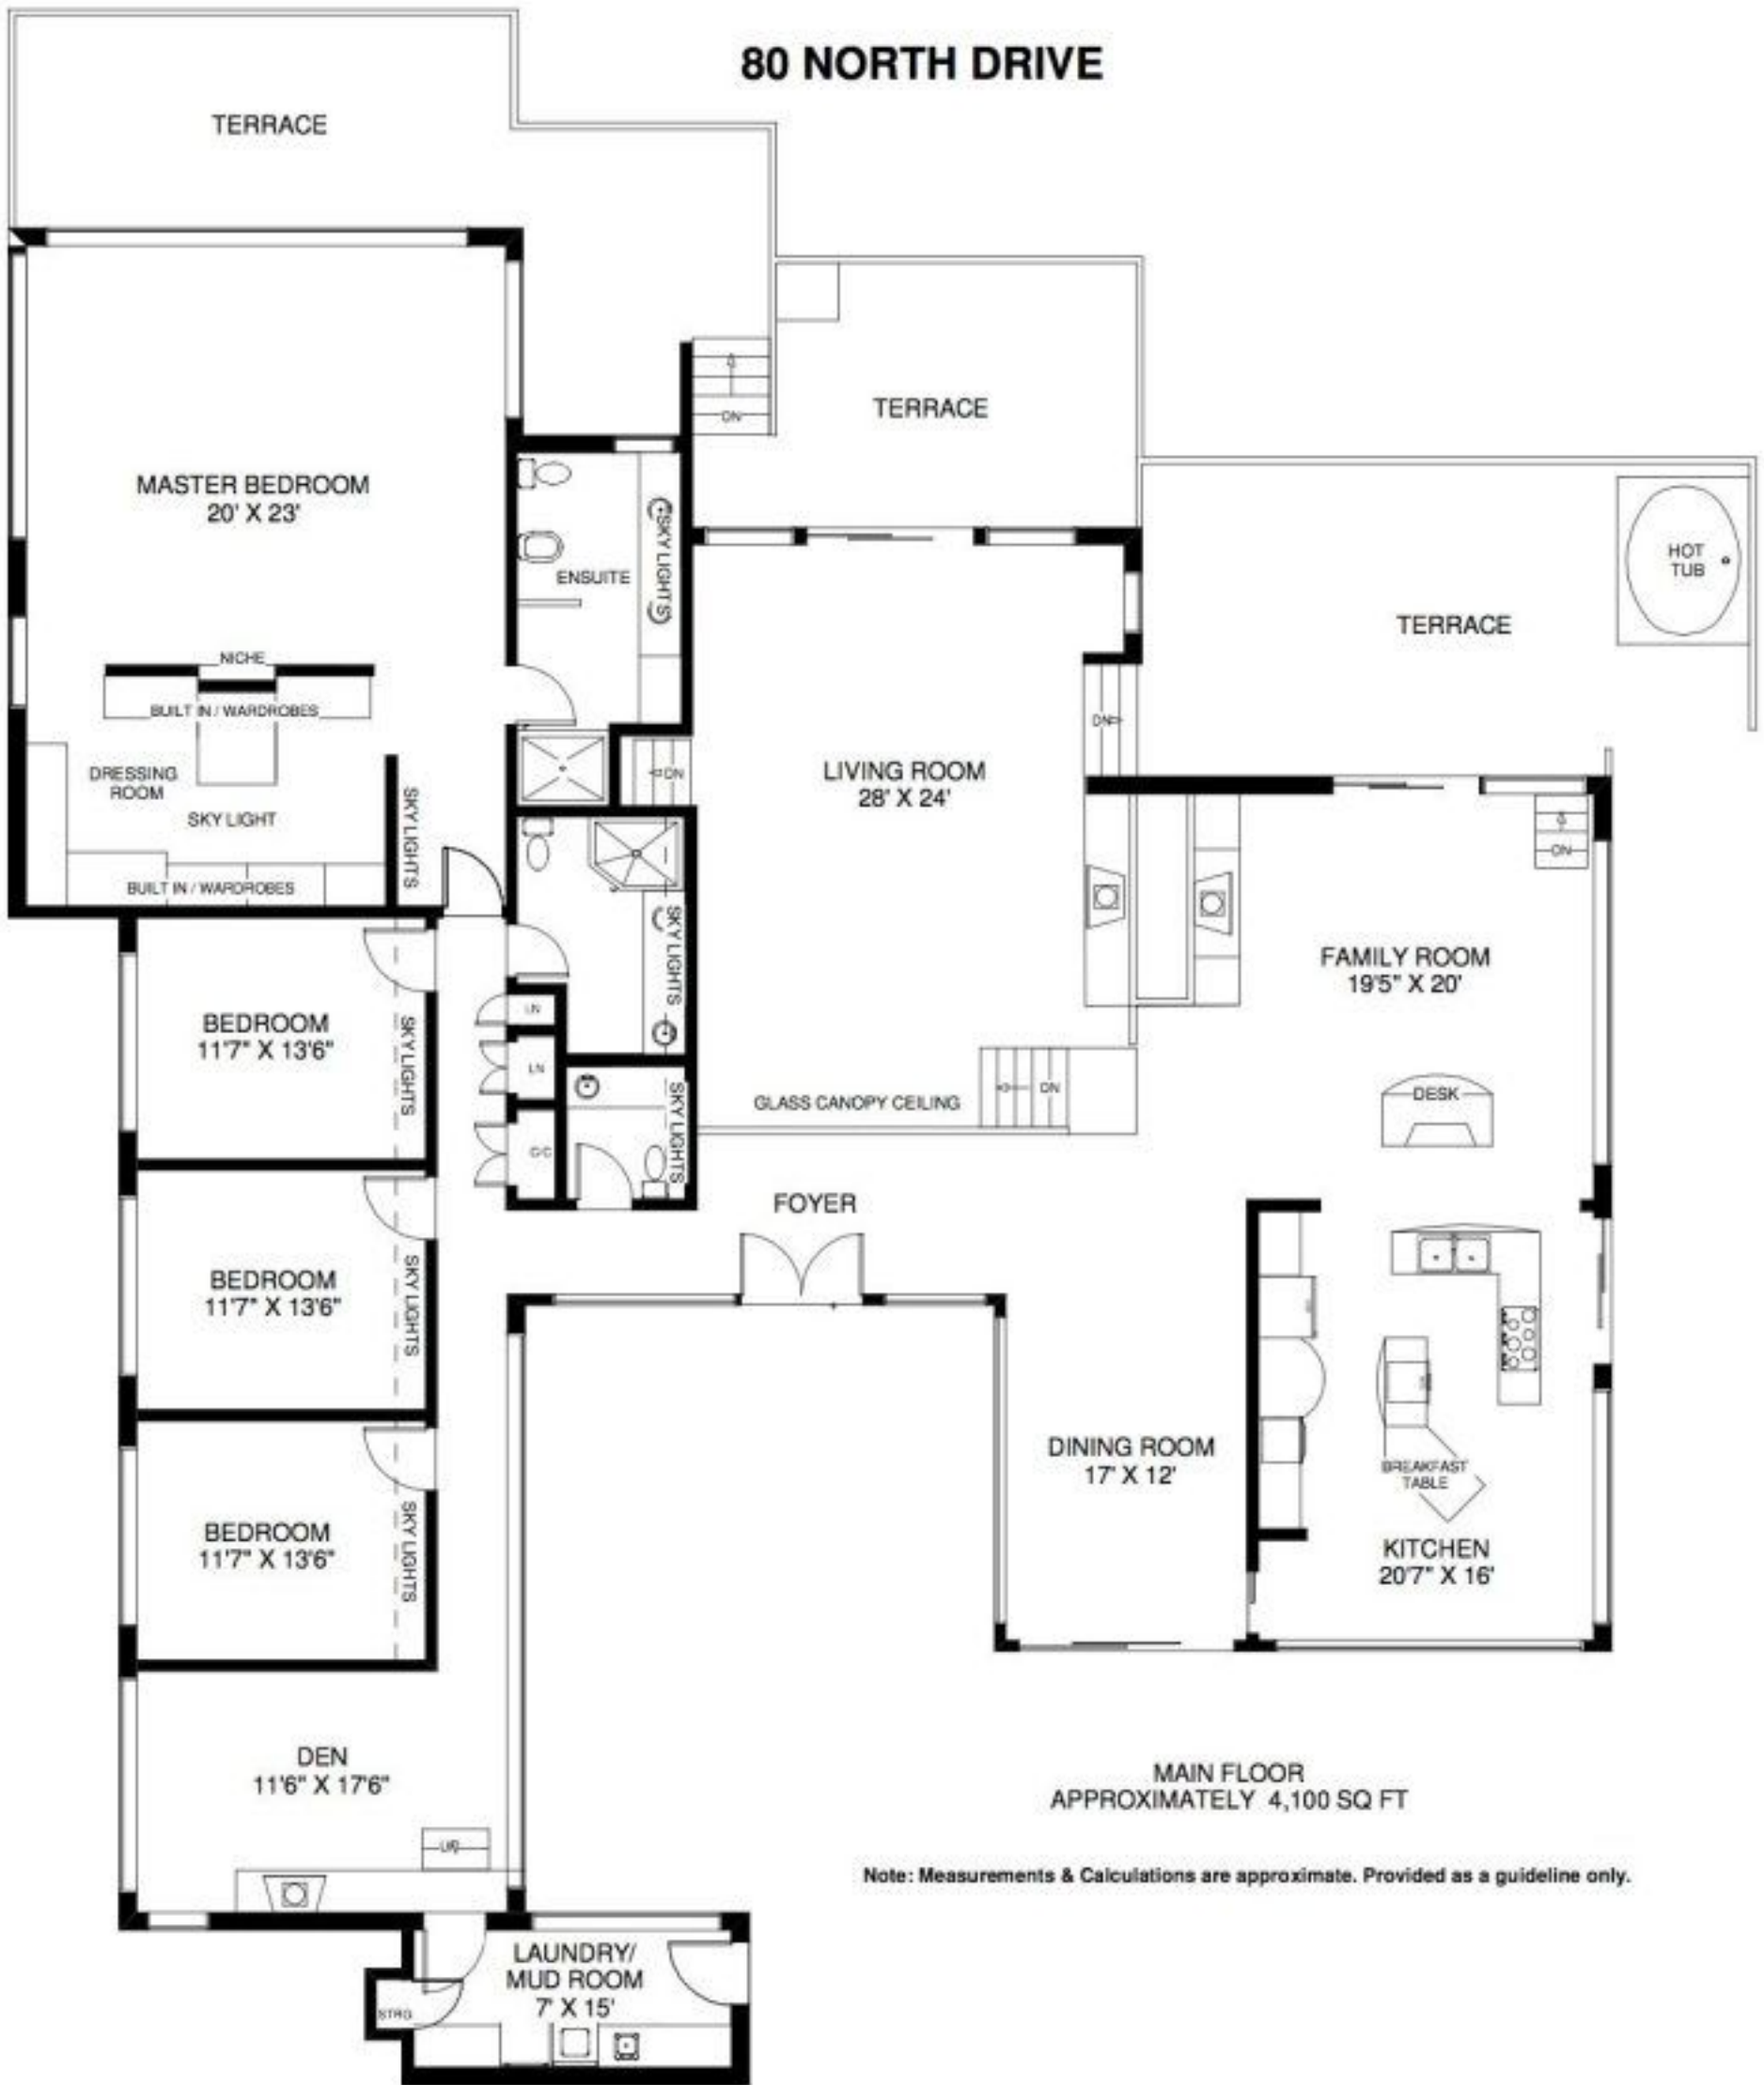

# 80 NORTH DRIVE

Note: Measurements & Calculations are approximate. Provided as a guideline only.

# 80 NORTH DRIVE

LOWER FLOORS  
APPROXIMATELY 2,350 SQ FT

Note: Measurements & Calculations are approximate. Provided as a guideline only.