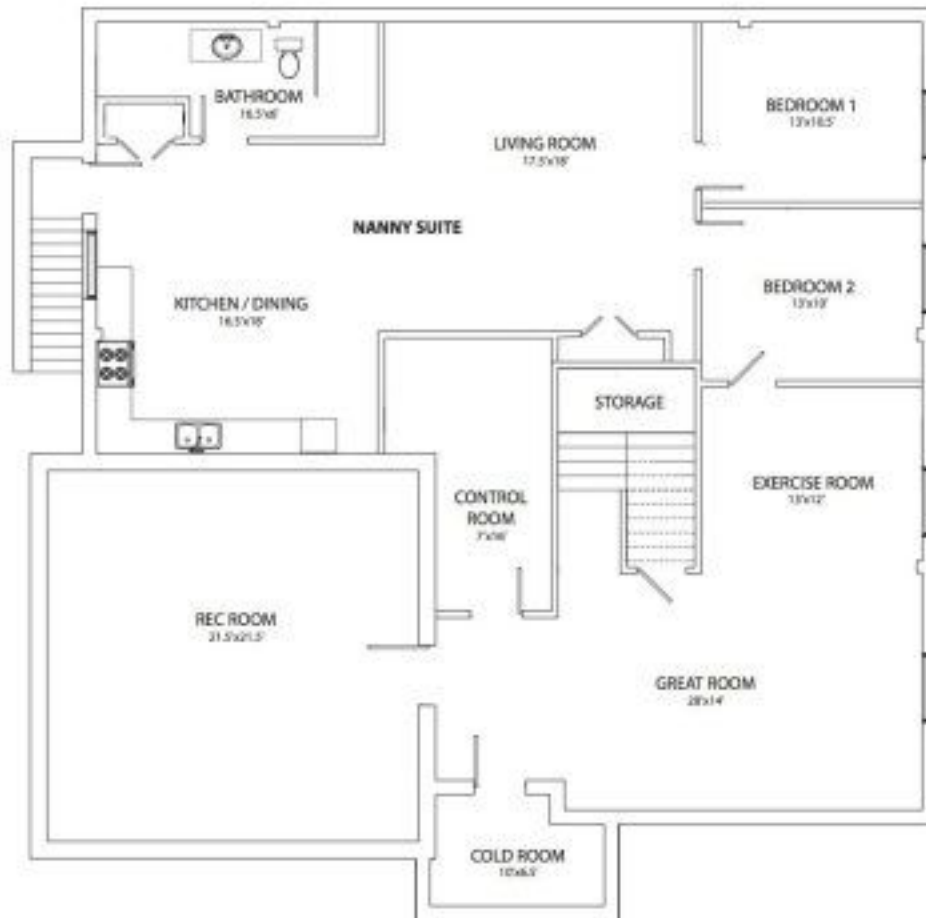

20 Orkney Crescent

2nd Floor: 2,236 Square Feet

website: 20orkney.com

Ana Santos
Sales Representative
Harvey Kalles Real Estate Ltd., Brokerage
647.232.7317

Please Note: Measurements may not be 100% accurate. Floor plans are provided as a convenience and to be used as guidance only.

20 Orkney Crescent

Basement: 2,236 Square Feet
website: 20orkney.com

Ana Santos
Sales Representative
Harvey Kalles Real Estate Ltd., Brokerage
647.232.7317

Please Note: Measurements may not be 100% accurate. Floor plans are provided as a convenience and to be used as guidance only.

20 Orkney Crescent

Main Floor: 2,007 Square Feet

website: 20orkney.com

Ana Santos

Sales Representative

Harvey Kalles Real Estate Ltd., Brokerage

647.232.7317

Please Note: Measurements may not be 100% accurate. Floor plans are provided as a convenience and to be used as guidance only.