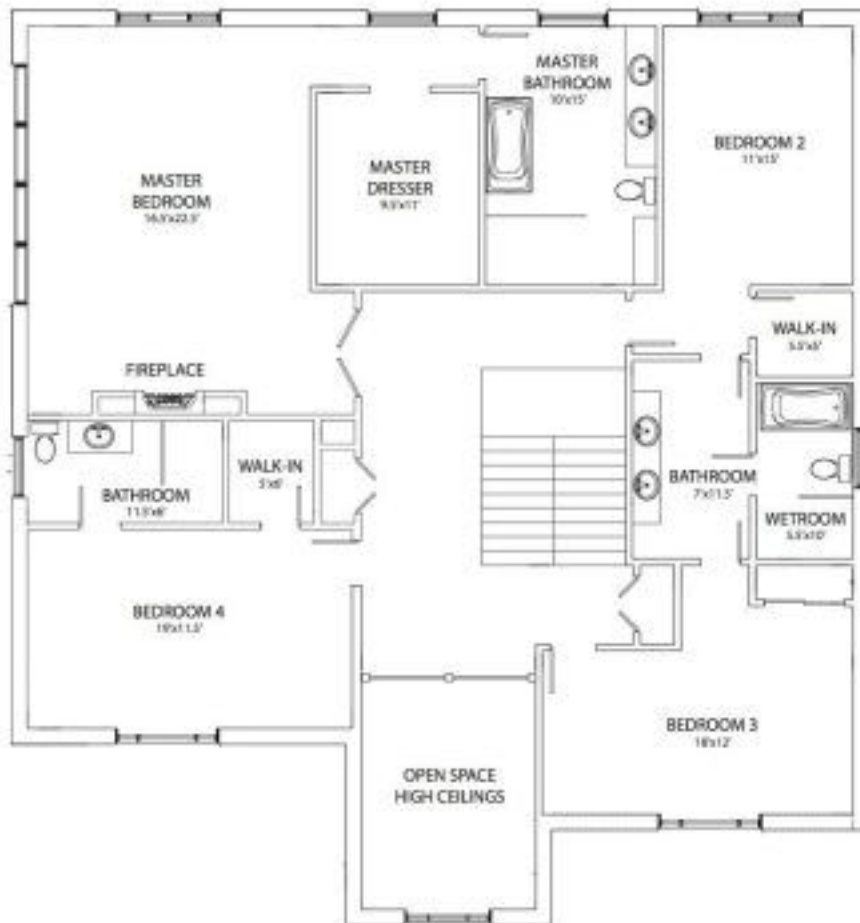

20 Orkney Crescent

2nd Floor: 2,236 Square Feet

website: 20orkney.com

Ana Santos
Sales Representative
Harvey Kalles Real Estate Ltd., Brokerage
647.232.7317

Please Note: Measurements may not be 100% accurate. Floor plans are provided as a convenience and to be used as guidance only.

20 Orkney Crescent

Basement: 2,236 Square Feet
website: 20orkney.com

Ana Santos
Sales Representative
Harvey Kalles Real Estate Ltd., Brokerage
647.232.7317

Please Note: Measurements may not be 100% accurate. Floor plans are provided as a convenience and to be used as guidance only.

20 Orkney Crescent

Main Floor: 2,007 Square Feet

website: 20orkney.com

Ana Santos

Sales Representative

Harvey Kalles Real Estate Ltd., Brokerage

647.232.7317

Please Note: Measurements may not be 100% accurate. Floor plans are provided as a convenience and to be used as guidance only.