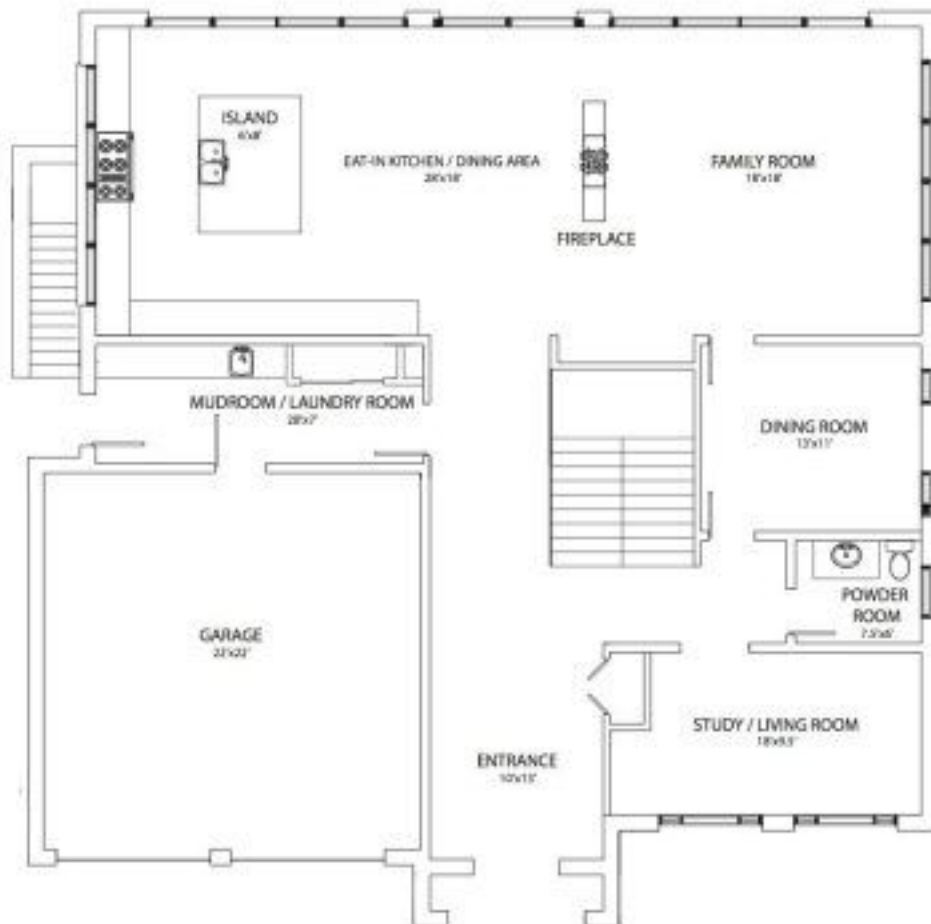

20 Orkney Crescent

2nd Floor: 2,236 Square Feet

website: 20orkney.com

Ana Santos
Sales Representative
Harvey Kalles Real Estate Ltd., Brokerage
647.232.7317

Please Note: Measurements may not be 100% accurate. Floor plans are provided as a convenience and to be used as guidance only.

20 Orkney Crescent

Basement: 2,236 Square Feet
website: 20orkney.com

Ana Santos
Sales Representative
Harvey Kalles Real Estate Ltd., Brokerage
647.232.7317

Please Note: Measurements may not be 100% accurate. Floor plans are provided as a convenience and to be used as guidance only.

20 Orkney Crescent

Main Floor: 2,007 Square Feet

website: 20orkney.com

Ana Santos

Sales Representative

Harvey Kalles Real Estate Ltd., Brokerage

647.232.7317

Please Note: Measurements may not be 100% accurate. Floor plans are provided as a convenience and to be used as guidance only.